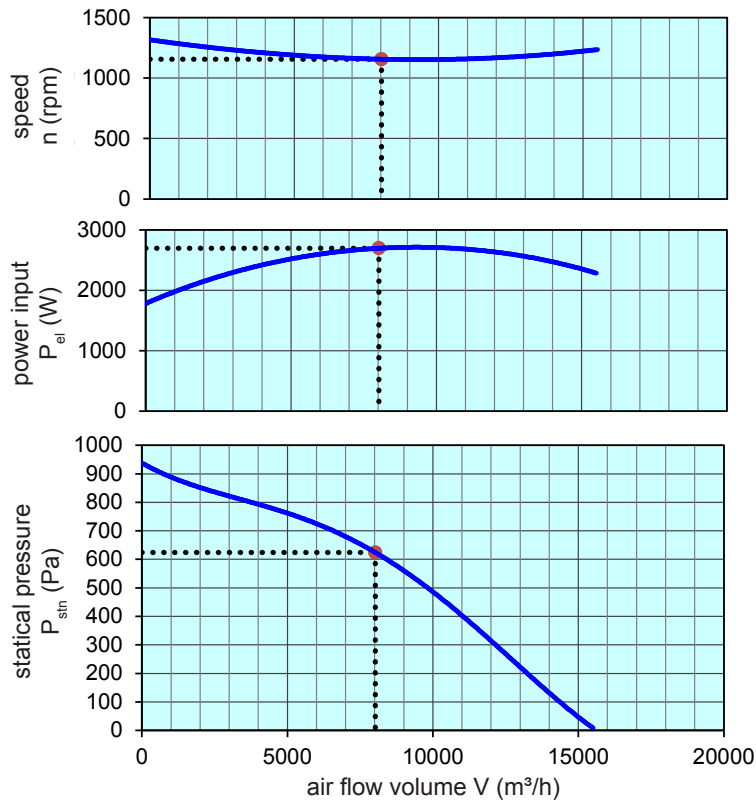

Series: FREEWHEELING IMPELLER FLR

with
backward curved blades

FISCHBACH

Luft- und Ventilatorentechnik GmbH

Type: FLR630/D2

ErP 2013**x 2015 2018

Performance data

main voltage:	(V)	400 (3~)
frequency:	(Hz)	50
current max.:	(A)	5,7
power input max.:	(kW)	2,75
air flow volume max.:	(m³/h)	15500
statical pressure max.:	(Pa)	950
speed max.:	(rpm)	1319
supply air temperature:	(°C)	-25...+70
capacitor:	(µF)	-

ErP-Data:

total efficiency fan (η_e):	(%)	52,0
installation category:		A
efficiency category:		static
efficiency grade: N	(%)	58
target efficiency (η_{target}):	(%)	52,0
speed controller		no
year of manufacturing		since 2015
manufacturer:	Fischbach Luft- und Ventilatorentechnik GmbH D-57290 Neunkirchen / HRB 5804 Siegen	
order no.: (left)		18026060
power input:	(kW)	2,7
air flow volume:	(m³/h)	8022
statical pressure:	(Pa)	630
speed:	(rpm)	1156
specific ratio:		1
disassembling/recycling/disposal:	see page decommission	
installation/operation/maintenance:	see operating and mounting instructions	
measurement for determination of efficiency without additional items		

** not suitable for distribution in EU countries, please choose an appropriate EC fan or contact our technical department

Voltage Control	type	order.-no.
FISCHBACH-Speed-Controller, stepless	FDR 80/3	6232
FISCHBACH-Speed-Controller, stepwise	FDR 8.0/3	6183
FISCHBACH-Frequency-Converter	FFU3-21-4	63760

Technical documentation according to page: **General information**