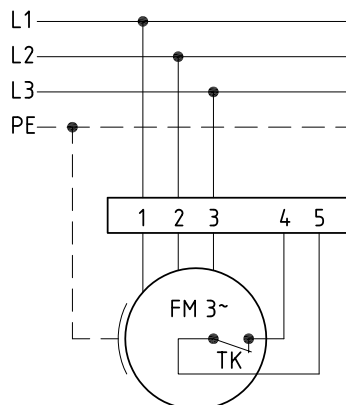

phone: +36 (30) 665-5982
internet: www.fischbach-air.hu
email: oxyrna@oxyrna.hu

Technical Data

weight:	(kg)	60
material housing:		-
material impeller:		steel, galvanized
direction of rotation:		left/right
motor protection class:		IP 65
insulation class:		F
motor protection:		thermal contact

inlet: upon request

connection plan
0.13-2 r.

rotating right

connection plan
0.13-2 l.

rotating left

the silent one

Series: FREEWHEELING IMPELLER FLR

with
backward curved blades