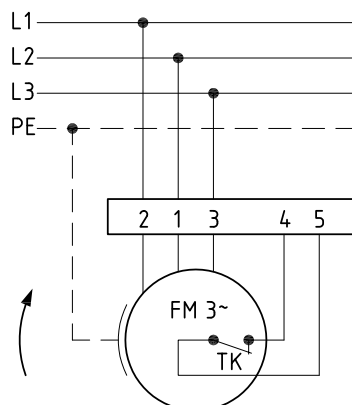

phone: +36 (30) 665-5982
internet: www.fischbach-air.hu
email: oxyrna@oxyrna.hu

Technical Data

weight:	(kg)	60
material housing:		-
material impeller:		steel, galvanized
direction of rotation:		left/right
motor protection class:		IP 65
insulation class:		F
motor protection:		thermal contact

inlet: upon request

connection plan
0.13-2 r.

rotating right

connection plan
0.13-2 l.

rotating left

the silent one

Series: FREEWHEELING IMPELLER FLR

with
backward curved blades