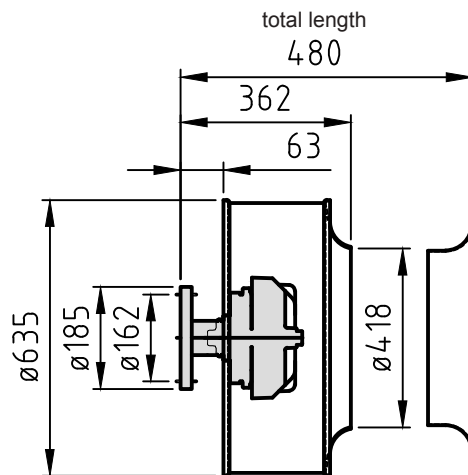

phone: +36 (30) 665-5982
internet: www.fischbach-air.hu
email: oxyrna@oxyrna.hu

Technical Data

weight:	(kg)	60
material housing:		-
material impeller:		steel, galvanized
direction of rotation:		left/right
motor protection class:		IP 65
insulation class:		F
motor protection:		thermal contact

inlet: upon request

connection plan
0.13-2 r.

rotating right

connection plan
0.13-2 l.

rotating left

the silent one

Series: FREEWHEELING IMPELLER FLR

with
backward curved blades