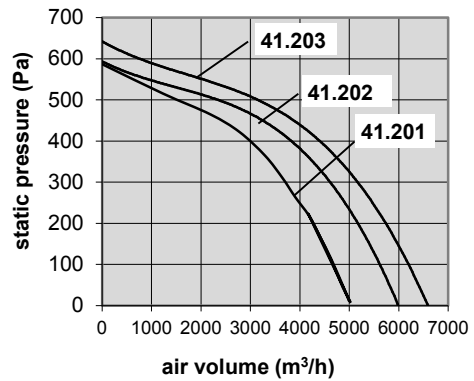

FISCHBACH - ROOF TOP UNITS - 41.xxx - standard series - diagram overview -

size 1 - 600x600x600 mm

size 2 - 750x750x750 mm

size 3 - 1000x1000x850 mm

size 4-1 - 1350x1350x850 mm

size 4-2 - 1350x1350x1350 mm