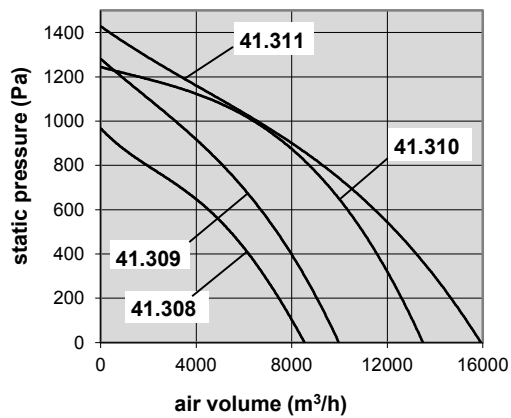

FISCHBACH - ROOF TOP UNITS - 41.xxx - standard series - diagram overview -

size 1 - 600x600x600 mm

size 2 - 750x750x750 mm

size 3 - 1000x1000x850 mm

size 4-1 - 1350x1350x850 mm

size 4-2 - 1350x1350x1350 mm