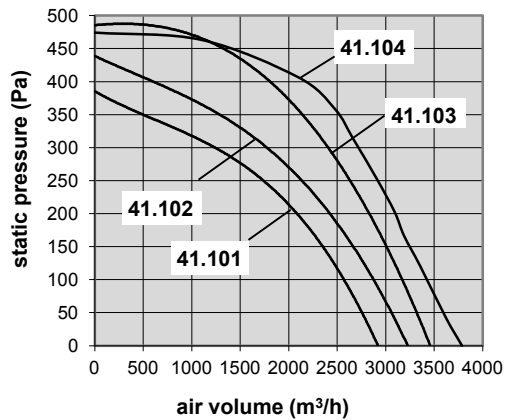

FISCHBACH - ROOF TOP UNITS - 41.xxx - standard series - diagram overview -

size 1 - 600x600x600 mm

size 2 - 750x750x750 mm

size 3 - 1000x1000x850 mm

size 4-1 - 1350x1350x850 mm

size 4-2 - 1350x1350x1350 mm