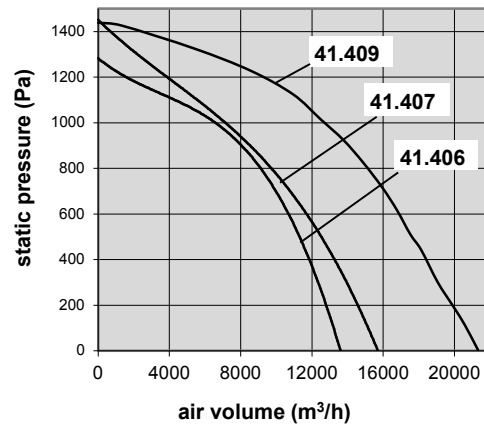

FISCHBACH - ROOF TOP UNITS - 41.xxx - standard series - diagram overview -

size 1 - 600x600x600 mm

size 2 - 750x750x750 mm

size 3 - 1000x1000x850 mm

size 4-1 - 1350x1350x850 mm

size 4-2 - 1350x1350x1350 mm